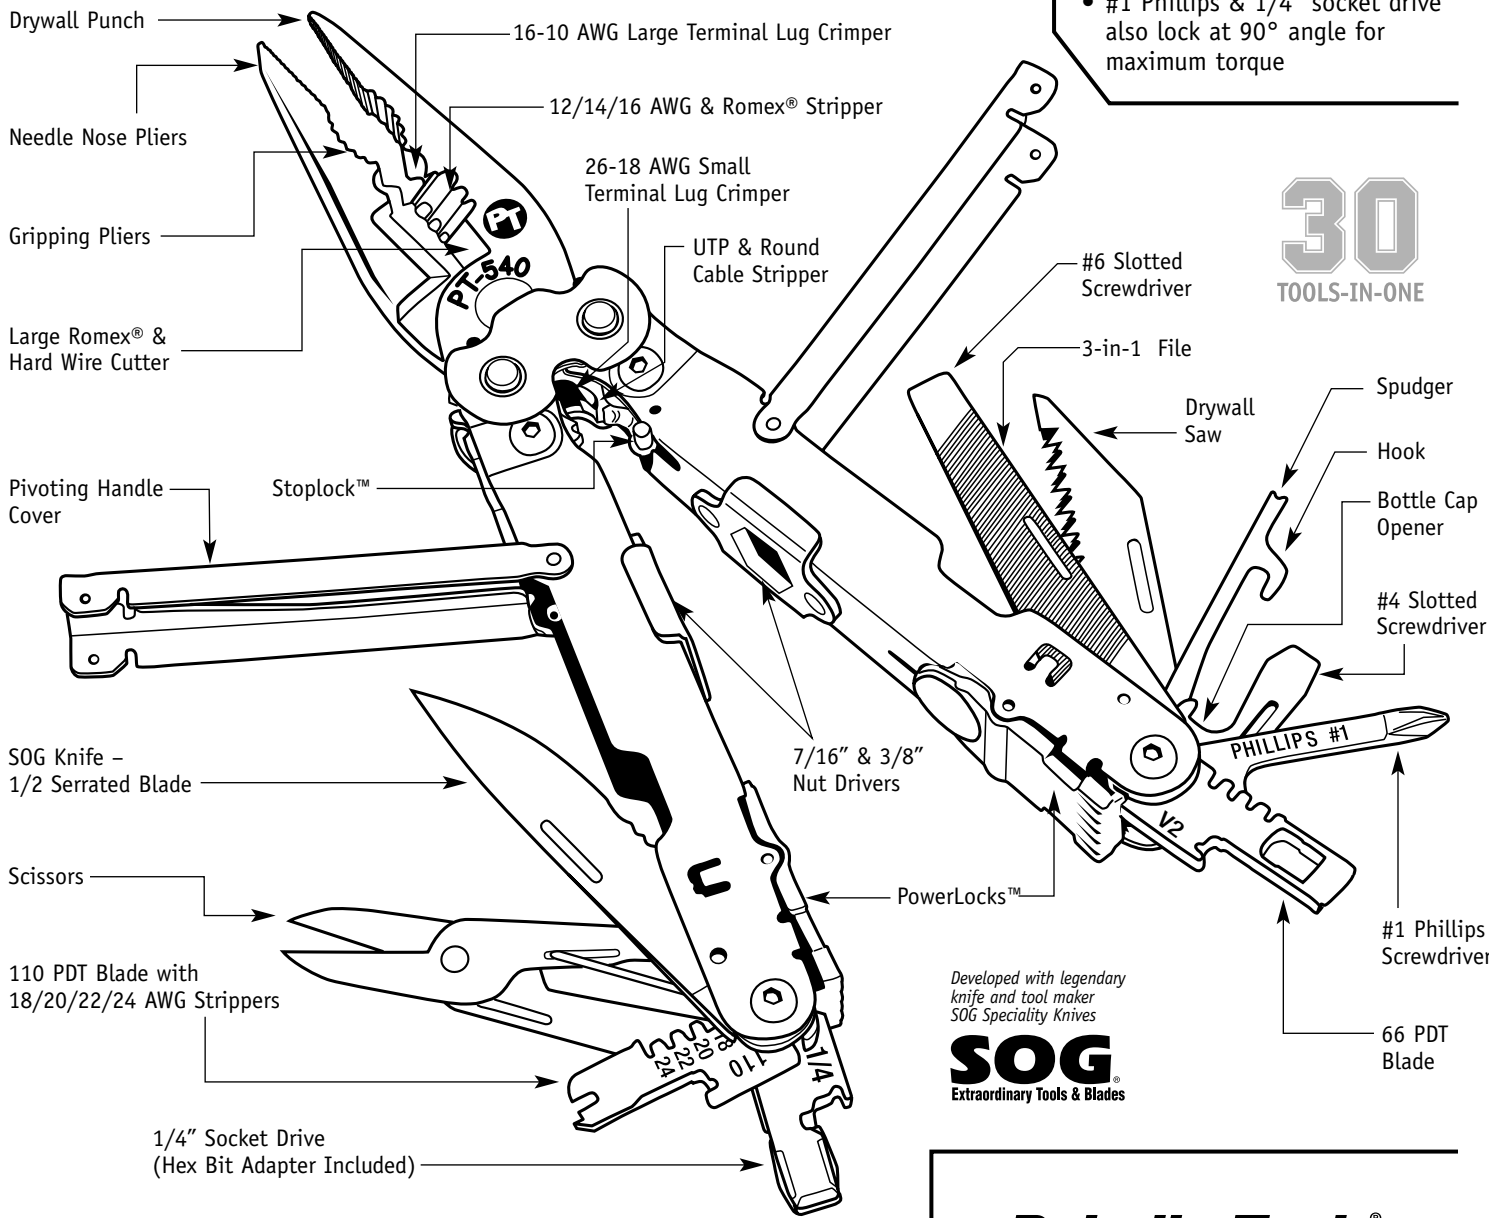

**LIMITED
LifeTime
WARRANTY**

Other cool features!

- Effortless one-hand flip open
- Pivoting handle-covers protect palms from folding components
- Compound Leverage System™ delivers 2x the cutting & gripping power with less hand force
- Bit adapter holds any & all 1/4" bits
- #1 Phillips & 1/4" socket drive also lock at 90° angle for maximum torque

Developed with legendary knife and tool maker SOG Speciality Knives

SOG
Extraordinary Tools & Blades

Nitty Gritty:

Weight	13oz
Length (closed)	5" (127mm)
Length (open)	7.5" (191mm)

Paladin Tools®

connectool Inc. - Virginia - USA